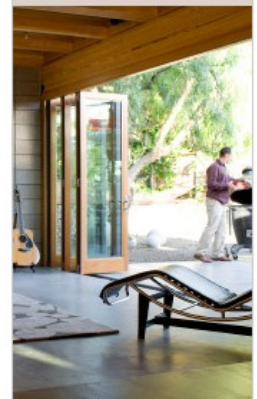

Advertising

Folding doors
to fit your
lifestyle

lagantinadoors.com

dyson

Reinventing the
way vacuum
cleaners move.