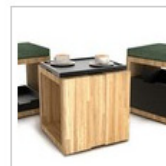

Article Archive

B_kube Shelving System from 5lab 01.13.12

Written By: [Kristopher Ku](#)

5lab's new modular shelving system they're calling B_kube can be used for a variety of things and ways. It's made of either oak or black MDF, the cube can be stacked into a bookshelf or be used alone as a seat, tray table or storage container. The possibilities are endless with some B-kube at your disposal.